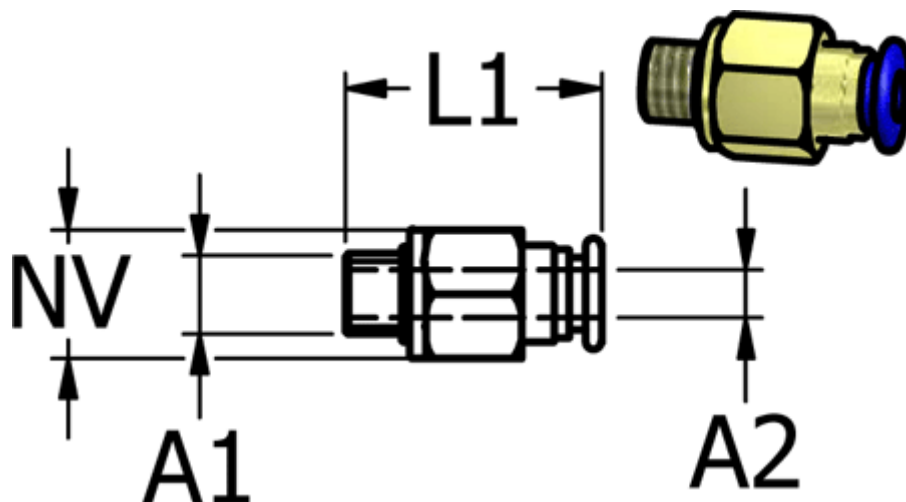

Article number: 586PC33

Description: Mini Push-in PC33, straight, M3 hose Ø3

Measures

Ext. hose diameter A2	= 3 mm
L1	= 15
NV	= 8
Thread A1	= M3